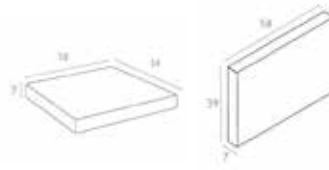

Monaco sofá

(140 x 79 x 79 cm) (55.11 x 31.10 x 31.10 in)

- ☒ Ref. 60659

Monaco sillón

(82 x 79 x 79 cm) (32.28 x 31.10 x 31.10 in)

- ☒ Ref. 60660

Monaco cojín

(58 x 58 x 7 cm) (22.83 x 22.83 x 2.75 in)
(58 x 7 x 39 cm) (22.83 x 2.75 x 15.35 in)

- ☒ Ref. 60668 - Asiento
- ☒ Ref. 60672 - Respaldo

Miami sillón

(72 x 76 x 89 cm) (28.35 x 29.92 x 35.04 in)

- ☒ Ref. 60521